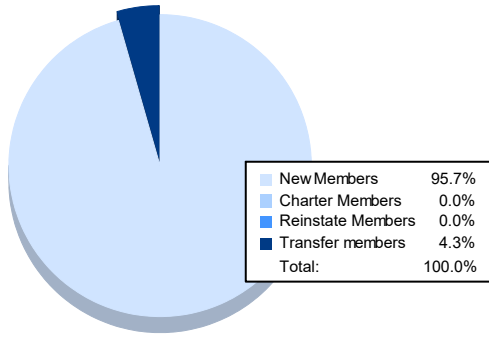

Year	New Clubs	Dropped Clubs	Gain/ Loss Clubs	New Members	Charter Members	Reinstate Members	Transfer Members	Total Member Added	Total Members Dropped	Gain/ Loss Members
2017-2018	1	0	1	84	23	9	3	119	106	13
2018-2019	0	1	-1	84	0	4	2	90	96	-6
2019-2020	0	1	-1	35	1	0	3	39	75	-36
2020-2021	0	0	0	29	2	6	1	38	71	-33
2021-2022	0	2	-2	44	0	0	2	46	95	-49
<b>Average</b>	<b>0</b>	<b>1</b>	<b>-1</b>	<b>55</b>	<b>5</b>	<b>4</b>	<b>2</b>	<b>66</b>	<b>89</b>	<b>-22</b>

### Membership Composition June 2022 Cumulative