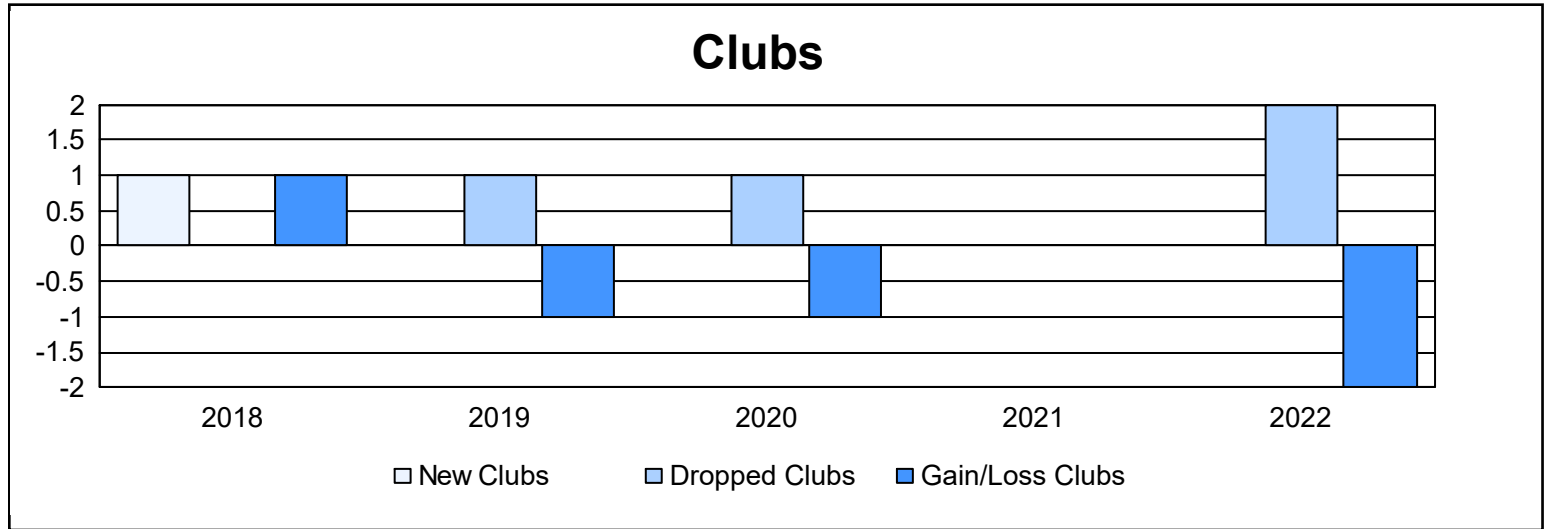

Year	New Clubs	Dropped Clubs	Gain/ Loss Clubs	New Members	Charter Members	Reinstate Members	Transfer Members	Total Member Added	Total Members Dropped	Gain/ Loss Members
2017-2018	1	0	1	84	23	9	3	119	106	13
2018-2019	0	1	-1	84	0	4	2	90	96	-6
2019-2020	0	1	-1	35	1	0	3	39	75	-36
2020-2021	0	0	0	29	2	6	1	38	71	-33
2021-2022	0	2	-2	44	0	0	2	46	95	-49
<b>Average</b>	<b>0</b>	<b>1</b>	<b>-1</b>	<b>55</b>	<b>5</b>	<b>4</b>	<b>2</b>	<b>66</b>	<b>89</b>	<b>-22</b>

### Membership Composition June 2022 Cumulative