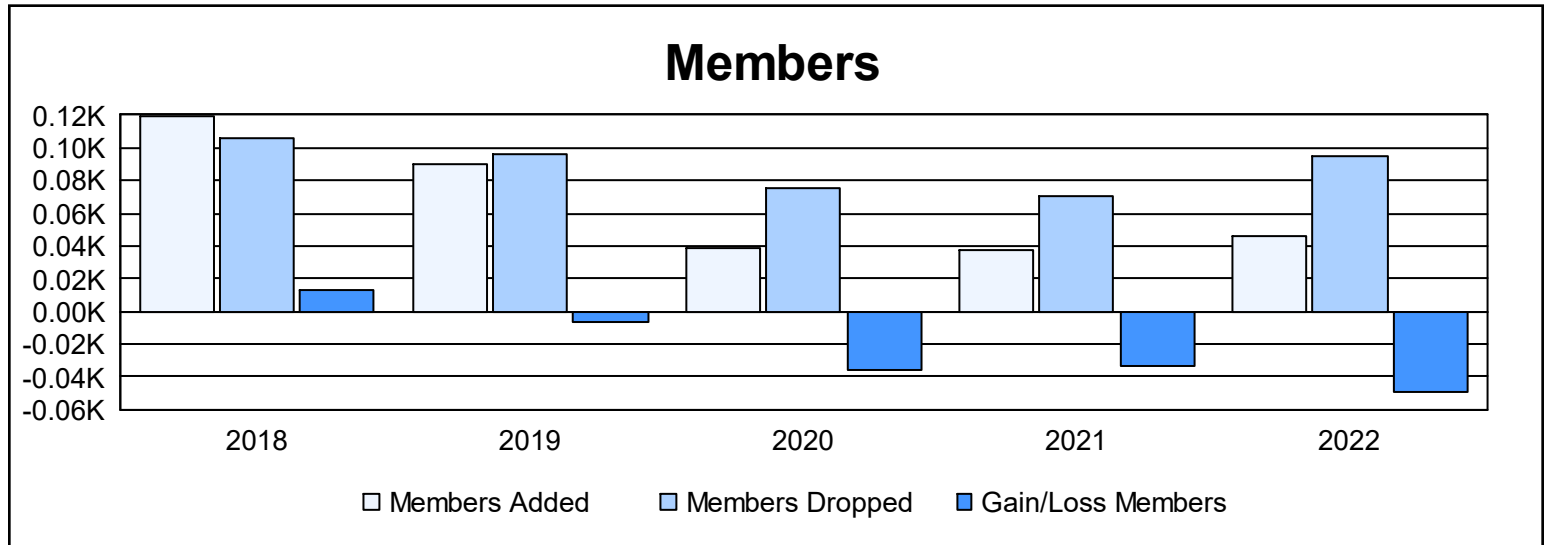

Year	New Clubs	Dropped Clubs	Gain/ Loss Clubs	New Members	Charter Members	Reinstate Members	Transfer Members	Total Member Added	Total Members Dropped	Gain/ Loss Members
2017-2018	1	0	1	84	23	9	3	119	106	13
2018-2019	0	1	-1	84	0	4	2	90	96	-6
2019-2020	0	1	-1	35	1	0	3	39	75	-36
2020-2021	0	0	0	29	2	6	1	38	71	-33
2021-2022	0	2	-2	44	0	0	2	46	95	-49
<b>Average</b>	<b>0</b>	<b>1</b>	<b>-1</b>	<b>55</b>	<b>5</b>	<b>4</b>	<b>2</b>	<b>66</b>	<b>89</b>	<b>-22</b>

### Membership Composition June 2022 Cumulative